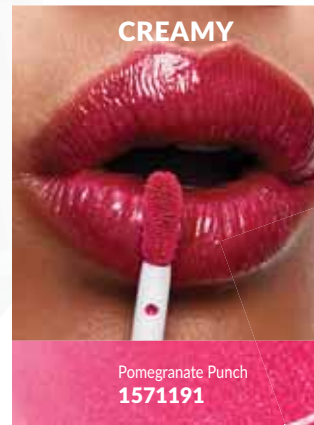

CREAMY

Pomegranate Punch
1571191

Cotton Candy
1571192

Rusty Luster
1571189

Wisteria Glow
1571194