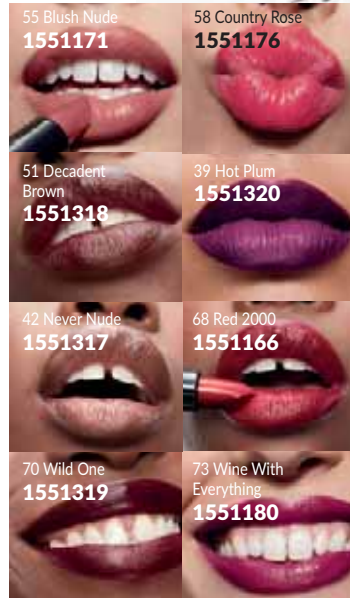

# ULTRA Creamy

Our most pigmented creamy lipstick ever for full, vibrant colour in 1 swipe with nourishing formula

★★★★★  
BESTSELLER

Ultra Creamy Lipstick  
3.6 g  
Regular Price R139 each

ANY 2 FOR  
**R219**