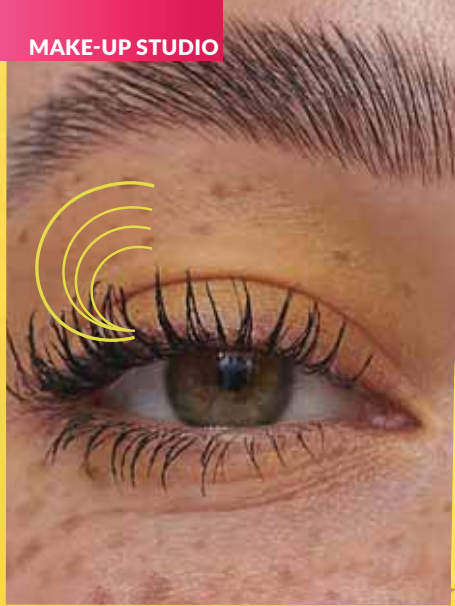

ONLY
R129

SAVE R30

NEXT LEVEL LASH LIFT FULL VOLUME AND CURL, LOCKED ALL DAY*

Looking for next level **lash lift** and **full volume** and **curl**? We've got you, curl friend.

WONDERCURL LASH LIFT'N'LOCK FORMULA

with polymers to help volumise, lift and lock the perfect curl, all day*