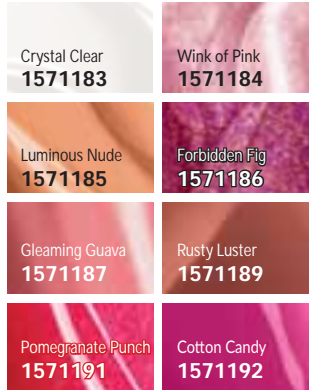

MAKE-UP STUDIO

ULTRA CREAMY

Our most pigmented creamy lipstick ever for full, vibrant colour in 1 swipe with nourishing formula

MATTE COLOUR WITH A HYDRATING HYALURONIC CORE

Velvety, soft-matte finish with a hyaluronic acid core that instantly* hydrates and plumps lips without caking, cracking or drying out lips.

ULTRA SHINY

A high-shine, comfortable gloss in impactful sheer, creamy and shimmer finishes and no stickiness

★★★★★
BESTSELLER

SPF 50

Ultra Creamy Lipstick
3.6 g
R139each

*Based on a consumer study.

Hydrumatic Matte Hyaluronic Lipstick
3.6 g
R179each

Ultra Colour Lip Gloss
7 ml
R119each