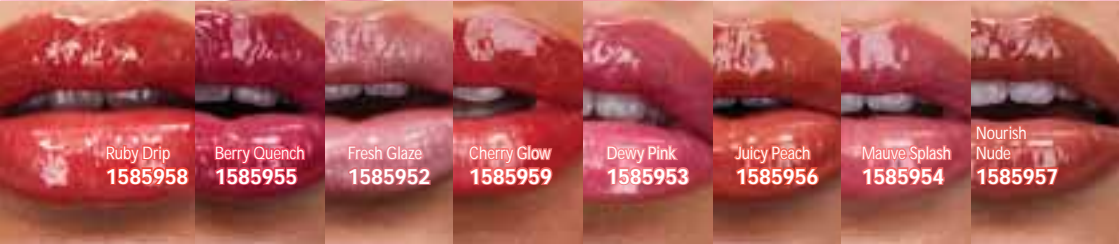

Nourishing Lip Oil
7 ml
Regular Price R139 each

*Based on a clinical study.

NEW

PEPTIDE SERUM LIP GLOSS

ONLY
R159 EACH

COLOUR + HYDRATION
FOR THE BEST LIPS OF
YOUR LIFE*

Cherry Glow

Our skin produces its own hyaluronic acid that helps lock in hydration, but this natural production starts to go down from around the age of 25. So we've formulated our most caring gloss with **HYALURONIC ACID** and **SKIN-LOVING TRIPEPTIDES**, which helps skin's own hyaluronic acid production.

Peptide Serum Lip Gloss

7 ml

Printed colour of shade swatches may vary from the actual product.

*Based on a consumer survey with 120 participants.

Ruby Drip
1585958

Berry Quench
1585955

Fresh Glaze
1585952

Cherry Glow
1585959