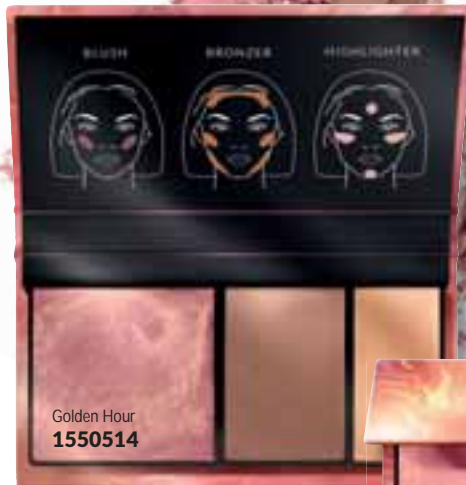

1547338

30 ml

R209

LIMITED EDITION

**Make-Up
Sponge**
6 cm x 4 cm
1538542
R49

ULTRA GLOWING

3-IN-1 FACE PALETTE

- Convenient blush,
bronzer and
highlighter in 1 palette
- Use bronzer to
contour, highlighter
for a glow, and blush
for colour