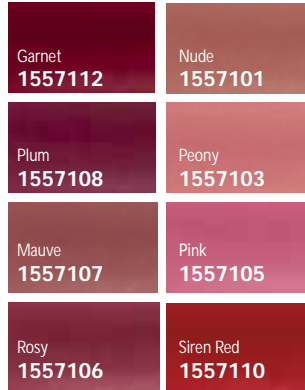

MAKE-UP STUDIO

ULTRA CREAMY

Our most pigmented creamy lipstick ever for full, vibrant colour in 1 swipe with nourishing formula

MATTE COLOUR WITH A HYDRATING HYALURONIC CORE

Velvety, soft-matte finish with a hyaluronic acid core that instantly* hydrates and plumps lips without caking, cracking or drying out lips.

ULTRA SHINY

A high-shine, comfortable gloss in impactful sheer, creamy and shimmer finishes and no stickiness

★★★★★
BESTSELLER

SPF 50

Ultra Creamy Lipstick
3.6 g
R139each

*Based on a consumer study.

Hydrumatic Matte Hyaluronic Lipstick
3.6 g
R179each

Ultra Colour Lip Gloss
7 ml
R119each