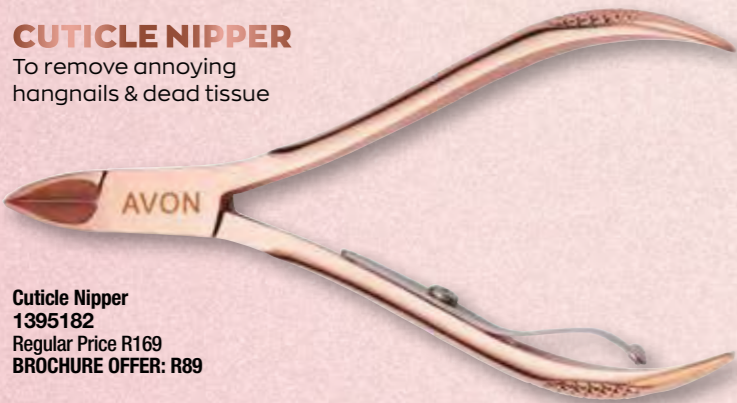

# MANI & PEDI PERFECTION

ROSE GOLD-TONED detailing

LET HER SELF-CARE IN STYLE WITH OUR NEW LUXURIOUS FAUX-ROSE GOLD NAIL GROOMING TOOLS

## CUTICLE NIPPER

To remove annoying hangnails & dead tissue

Cuticle Nipper  
1395182  
Regular Price R169  
BROCHURE OFFER: R89

DEMO OFFER

R62<sup>30</sup>

## NAIL SCISSORS

For cutting nails neatly & precisely. Silicone handles for comfortable, non-slip grip

Nail Scissors  
1395185  
Regular Price R169  
BROCHURE OFFER: R89

DEMO OFFER

R62<sup>30</sup>