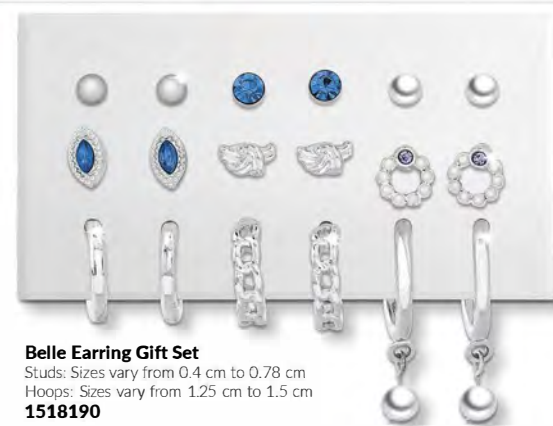

Maiya Backpack
27 cm x 12 cm x 31 cm
1500996
Regular Price R449
R399
SAVE R50

Zaria Backpack
40 cm x 7 cm x 38 cm
1480574
Regular Price R499
R379
SAVE R120

Lucinda Wardrober
Necklace: 42 cm + 9 cm extender
Ear earrings: 0.8 cm x 0.8 cm
Square earrings: 0.7 cm x 0.7 cm
Circle earrings: 0.8 cm
Heart earrings: 0.6 cm x 0.7 cm
Rings: adjustable

1518182
Regular Price R189
R149
SAVE R40

4 PENDANTS
1 NECKLACE
4 PAIRS OF STUDS
4 ADJUSTABLE RINGS

Dahlia Slippers
Small (size 3/4): 25.5 cm
Medium (size 5/6): 26.9 cm
Large (size 7/8): 28.2 cm
Small 1512805
Medium 1512806
Large 1512807

Regular Price R299 each
R199 EACH
SAVE R100

Belle Earring Gift Set
Studs: Sizes vary from 0.4 cm to 0.78 cm
Hoops: Sizes vary from 1.25 cm to 1.5 cm
1518190

R99

Sleep Eye Mask
21 cm x 10.5 cm
Elasticated strap: 29 cm
Beige Floral 1444705
Pink Leopard Print 1444706
Regular Price R119 each