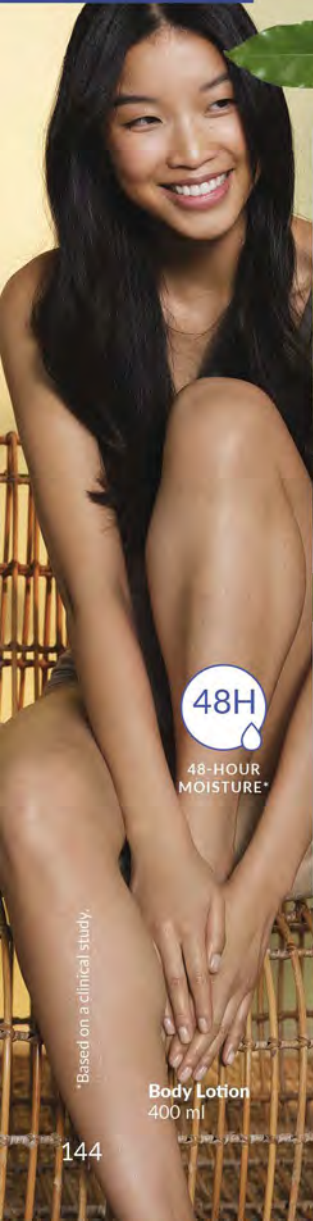

Please indicate your choice of products on your order form.

LOVE, pass it on with
AVON care.

48H
48-HOUR
MOISTURE*

avocado
replenishing
body lotion
— 48H⁺ —
Moisture
nourish, restore, smooth
NORMAL TO
EXTRA DRY SKIN
400 ml e