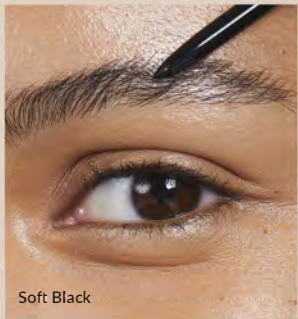

R139 EACH
SAVE R20

EXPERTLY SCULPTED BROWS

- Custom-shaped tip to fit your arch & provide easy shaping, defining & filling of brows
- Use angled tip to sculpt & wide base to fill

WATERPROOF

Brow Sculpting Pencil
Regular Price R109 each
R89 EACH
SAVE R20

NATURAL, SHAPED BROW

- Extra-thin pencil to mimic microfne hairs
- Applies easily for a defined, fade- & smudge-proof, natural-looking brow

WATERPROOF

Micro Fine Brow Pencil
R119 EACH

*Based on a consumer study.